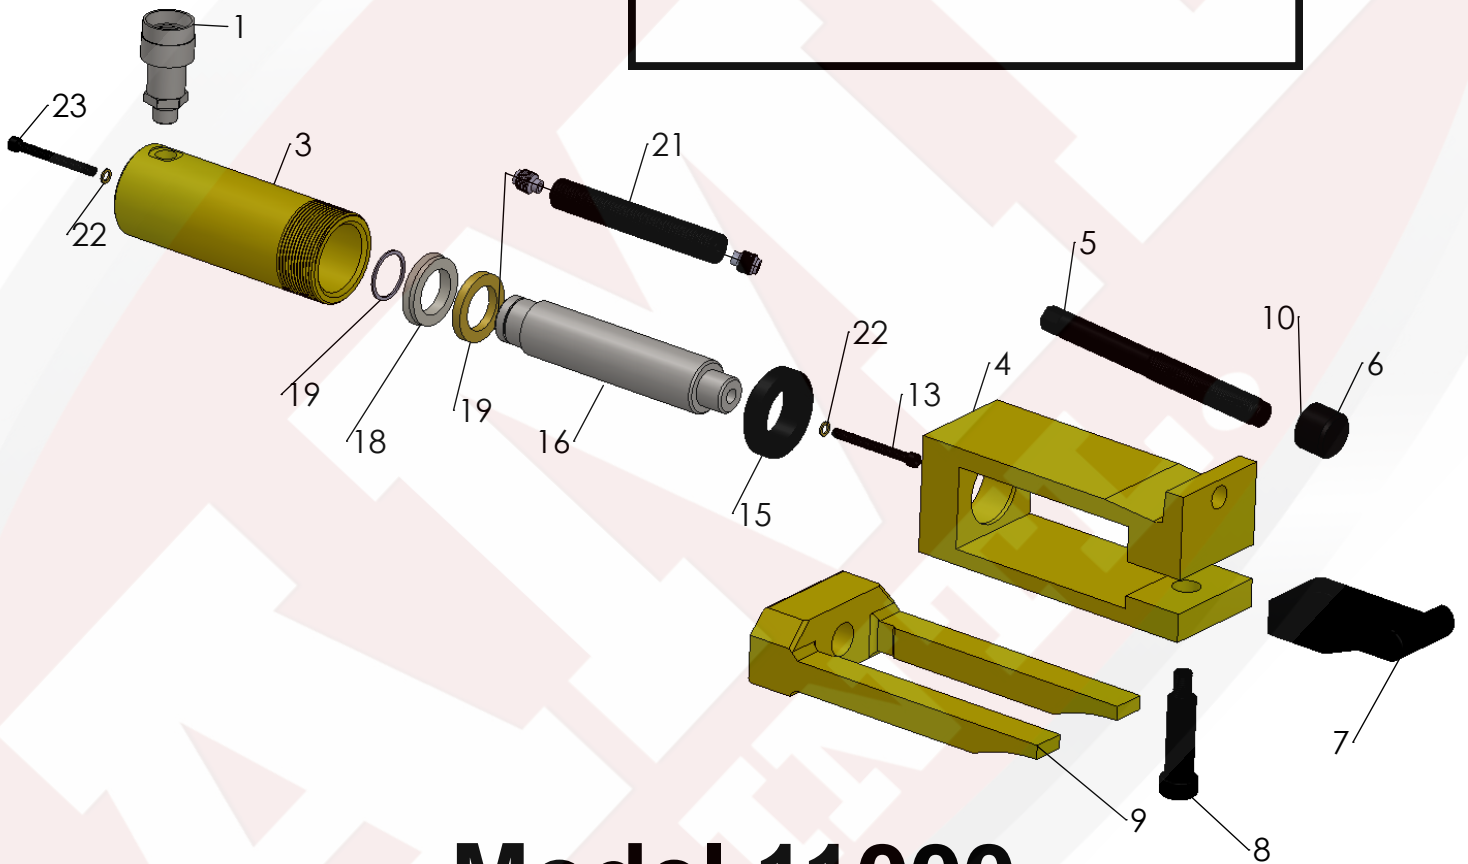

PARTS BREAKDOWN

Model 11000 OTR Giant Tire Bead Breaker

2347 Circuit Way, Brooksville, Florida, USA 34604
Phone: (+1) 352-799-1111 Toll Phone: (+1) 877-775-4AME (4263)
Fax: (+1) 352-799-1112 E-mail: sales@ameintl.net www.ameintl.net

PARTS BREAKDOWN

BEAD BREAKER

Max. Capacity: 13.8 Ton At 10,000 PSI

ITEM	PART	STOCK	NO.	
NO	NO.	NO.	DESCRIP- TION	DESCRIPTION
1	16060	10606	1	Ram Half Coupler with Dust Cap
2	11000-002	45054YE3	1	Replacement Cylinder (see page 2)
3	11000-003	260154	1	Decal
4	11000-004	58448YE3	1	Frame
5	11000-005	34184	1	Set Screw
6	11000-006	28705	1	Pressure Nut
7	11000-007	36958	1	Hook
8	11000-008	22469	1	Set Screw (3/4 dia. X 2 - 1/4 Lg.; Torque to 40/60 ft. lbs.
9	11000-009	58449YE3	1	Clevis
10	11000-010	DA11816049	1	Retaining Ring

PARTS BREAKDOWN

Parts List For Tire Bead Breaker Model 11000

REPLACEMENT CYLINDER

ITEM	PART	STOCK	NO.	
NO	NO	NO.	REQ'D	DESCRIPTION
11	11000-011	11127	1	Fitting Plug (3/8 NPTF)
12	11000-012	44857	1	Body, Cylinder
13	11000-013	10020	1	Soc. Hd. Cap Screw (1/4-20 x 1 -1/4)
14	11000-014	201429	1	Wiper
15	11000-015	351115	1	Guide, Rod
16	11000-016	421142	1	Rod, Piston
17	11000-017	207798	1	Bearing, Piston
18	11000-018	207796	1	U Cup
19	11000-019	207797	1	Retainer, Clip
20	11000-020	13654	1	Ring, Retainer (External)
21	11000-021	202625	1	Spring (.83 OD x 5.00 x 13 WS)
22	11000-022	10442	2	Washer, Copper (.37 x .25)
23	11000-023	16064	1	Soc. Hd. Cap Screw (1/4-20 x 3 -1/2)